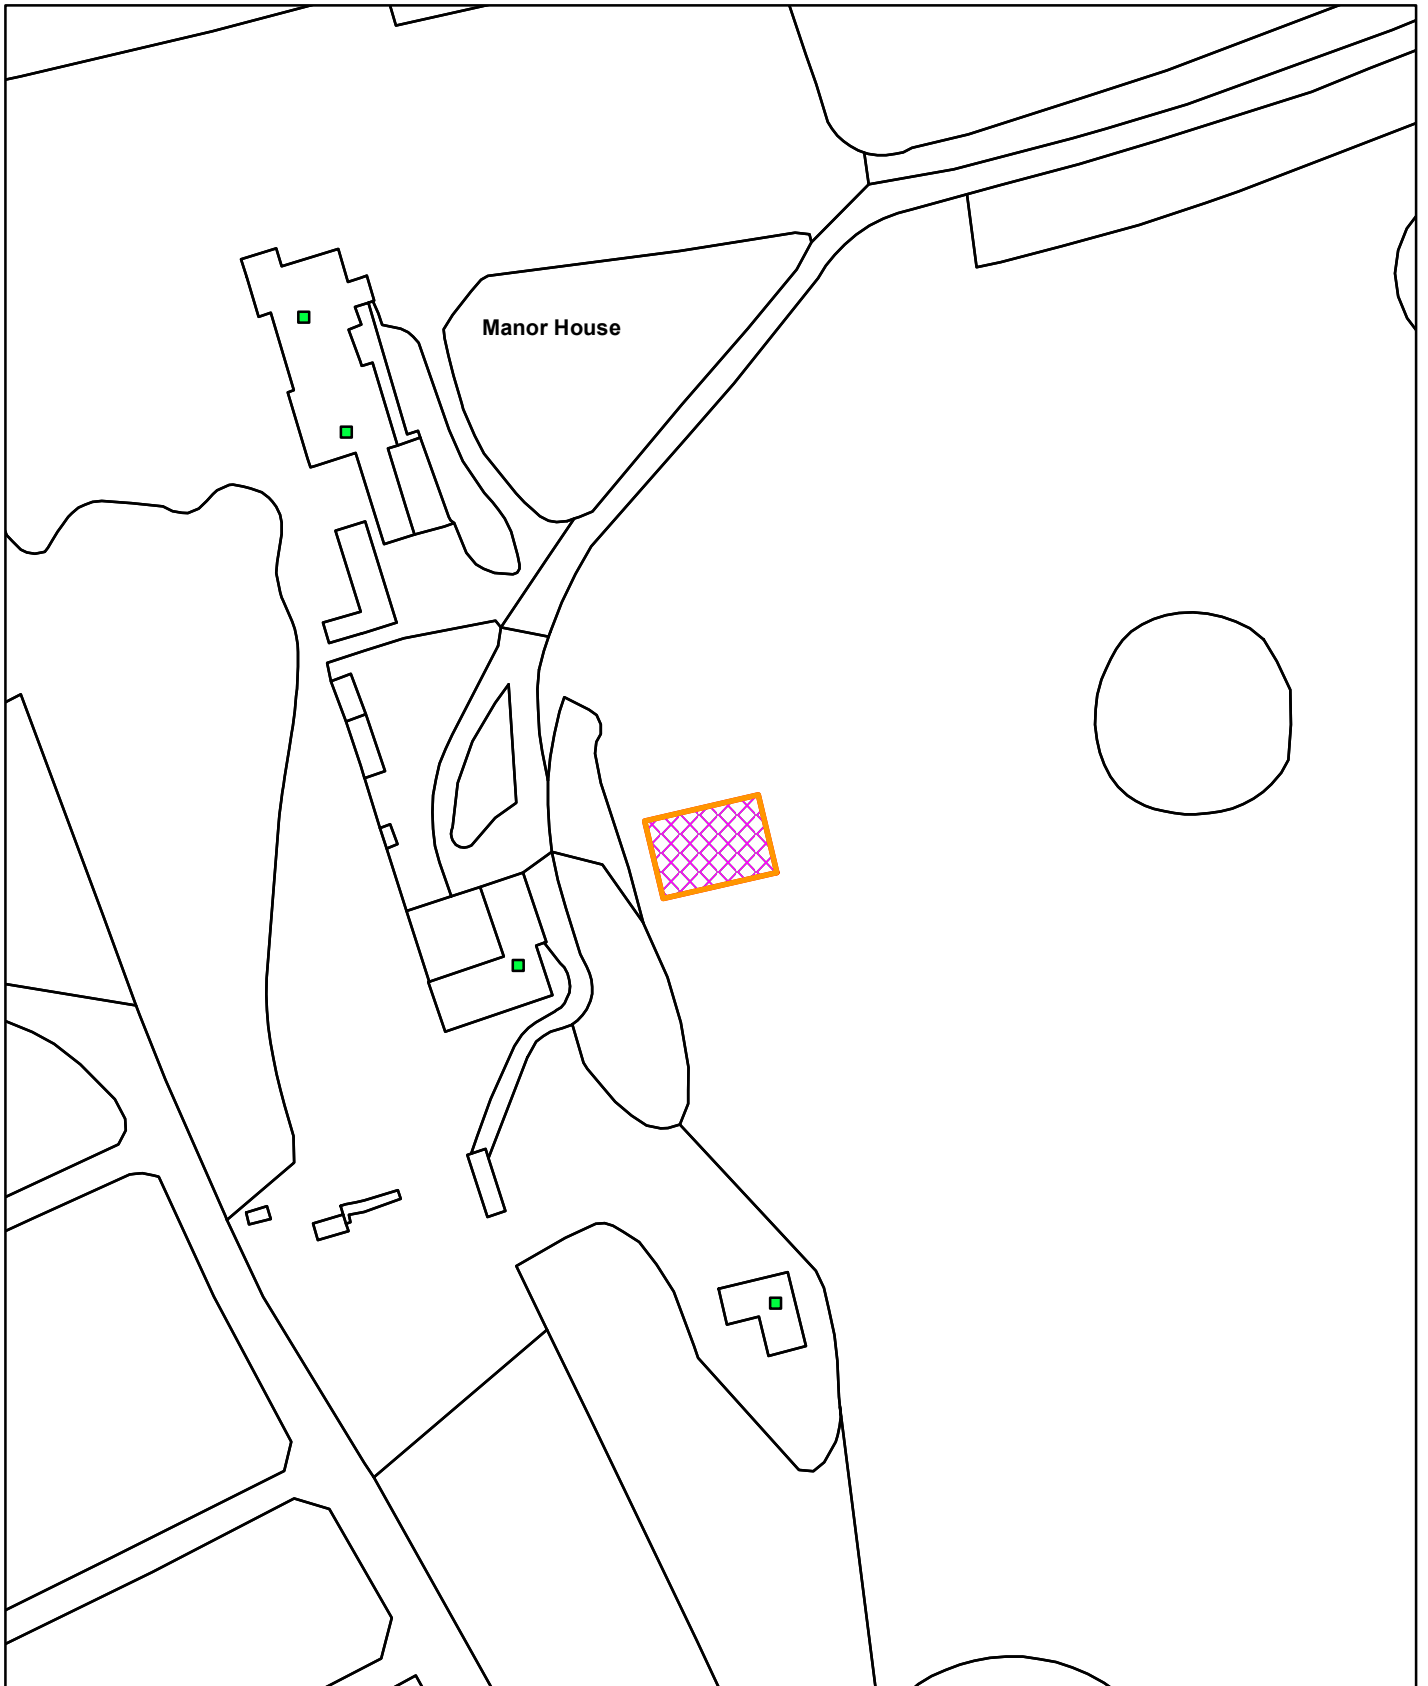

23/01104/F

Little Massingham Manor Station Road Little Massingham Kings Lynn Norfolk PE32 2JU

© Crown copyright and database rights 2023  
Ordnance Survey 100024314

19/09/2023